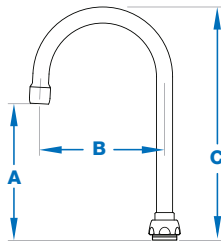

Spouts

Gooseneck Spouts

Model	A	B	C	Outlet Thread
Rigid/Swing				
GN1AJKABCP	5-7/8"	3-1/2"	8-3/8"	13/16" - 24 UNS Male
GN1BJKABCP	5-1/2"	3-1/2"	8-3/8"	3/8" - 18 NPSM Female
GN1JKABCP	5-7/8"	3-1/2"	8-3/8"	Plain
GN2AH13JKABCP	9-3/8"	5-1/4"	13"	13/16" - 24 UNS Male
GN2AH17JKABCP	13-3/8"	5-1/4"	17"	13/16" - 24 UNS Male
GN2AH8JKABCP	4-3/8"	5-1/4"	8"	13/16" - 24 UNS Male
GN2AJKABCP	6-1/8"	5-1/4"	9-3/4"	13/16" - 24 UNS Male
GN2BH13JKABCP	9"	5-1/4"	13"	3/8" - 18 NPSM Female
GN2BH17JKABCP	12-3/4"	5-1/4"	17"	3/8" - 18 NPSM Female
GN2BH8JKABCP	4"	5-1/4"	8"	3/8" - 18 NPSM Female
GN2BJKABCP	5-5/8"	5-1/4"	9-3/4"	3/8" - 18 NPSM Female
GN2BJKCTF⁵	5-5/8"	5-1/4"	9-3/4"	3/8" - 18 NPSM Female
GN2BJKSAM⁶	5-5/8"	5-1/4"	9-3/4"	3/8" - 18 NPSM Female
GN2H13JKABCP	9-3/8"	5-1/4"	13"	Plain
GN2H17JKABCP	13-3/8"	5-1/4"	17"	Plain
GN2H8JKABCP	4-3/8"	5-1/4"	8"	Plain
GN2JKABCP	5-5/8"	5-1/4"	9-3/4"	Plain
GN8AJKABCP	6"	8"	11-1/4"	13/16" - 24 UNS Male
GN8BJKABCP	5-3/4"	8"	11-1/4"	3/8" - 18 NPSM Female
GN8BJKCTF⁵	5-3/4"	8"	11-1/4"	3/8" - 18 NPSM Female
GN8JKABCP	6-1/8"	8"	11-1/4"	Plain
Spout and Outlet Combination				
GN1AE3JKABCP¹	5-7/8"	3-1/2"	8-3/8"	13/16" - 24 UNS Male
GN1AE35JKABCP⁹	5-7/8"	3-1/2"	8-3/8"	13/16" - 24 UNS Male
GN1BE4JKABCP²	5-1/2"	3-1/2"	8-3/8"	3/8" - 18 NPSM Female
GN2AE1JKABCP³	6-1/8"	5-1/4"	9-3/4"	13/16" - 24 UNS Male
GN2AE29JKABCP⁴	6-1/8"	5-1/4"	9-3/4"	13/16" - 24 UNS Male
GN2AE3JKABCP¹	6-1/8"	5-1/4"	9-3/4"	13/16" - 24 UNS Male
GN2AE35JKABCP⁹	6-1/8"	5-1/4"	9-3/4"	13/16" - 24 UNS Male
GN2AH13E3JKABCP¹	9-3/8"	5-1/4"	13"	13/16" - 24 UNS Male
GN2AH17E3JKABCP¹	13-3/8"	5-1/4"	17"	13/16" - 24 UNS Male
GN2AH8E3JKABCP¹	4-3/8"	5-1/4"	8"	13/16" - 24 UNS Male
GN2BE3-2JKABCP¹	5-5/8"	5-1/4"	9-3/4"	3/8" - 18 NPSM Female
GN2BE4JKABCP²	5-5/8"	5-1/4"	9-3/4"	3/8" - 18 NPSM Female
GN2BE7JKABCP³	5-5/8"	5-1/4"	9-3/4"	3/8" - 18 NPSM Female
GN8AE29VPJKABCP⁴	6"	8"	11-1/4"	Plain
GN8AE2JKCP⁷	6"	8"	11-1/4"	13/16" - 24 UNS Male
GN8AE3JKABCP¹	6"	8"	11-1/4"	13/16" - 24 UNS Male
GN8AE35JKABCP⁹	6"	8"	11-1/4"	13/16" - 24 UNS Male
GN8BE1MJKABCP⁸	5-3/4"	8"	11-1/4"	3/8" - 18 NPSM Female
GN8BE4JKABCP²	5-3/4"	8"	11-1/4"	3/8" - 18 NPSM Female
GN8BE7JKCP³	5-3/4"	8"	11-1/4"	3/8" - 18 NPSM Female